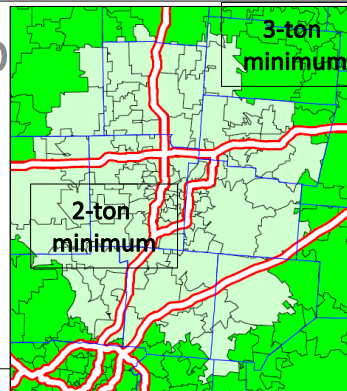

Delivery Service Areas